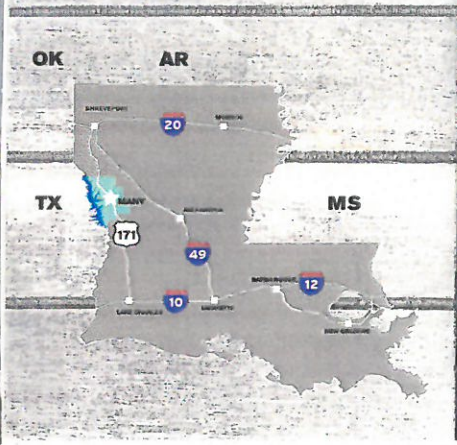

Where to find Toledo Bend Lake Country

Things To Do & See

- The Visitor Center at South Toledo Bend State Park
- Fisher - Historic Lumber Town
- Ft. Jesup State Park
- Beach Pavilion - Cypress Bend Park
- ATV Trails at Cow Bayou Wilderness Area
- Golf at Cypress Bend Golf & Conference Resort
- Hodges Gardens State Park
- Alligator Park in Natchitoches
- Adai-Caddo Indian Nation Cultural Center
- Plantation Tours in Natchitoches
- Water Sports - Tubing, wakeboarding, etc.
- Eagle Trail at South Toledo Bend State Park